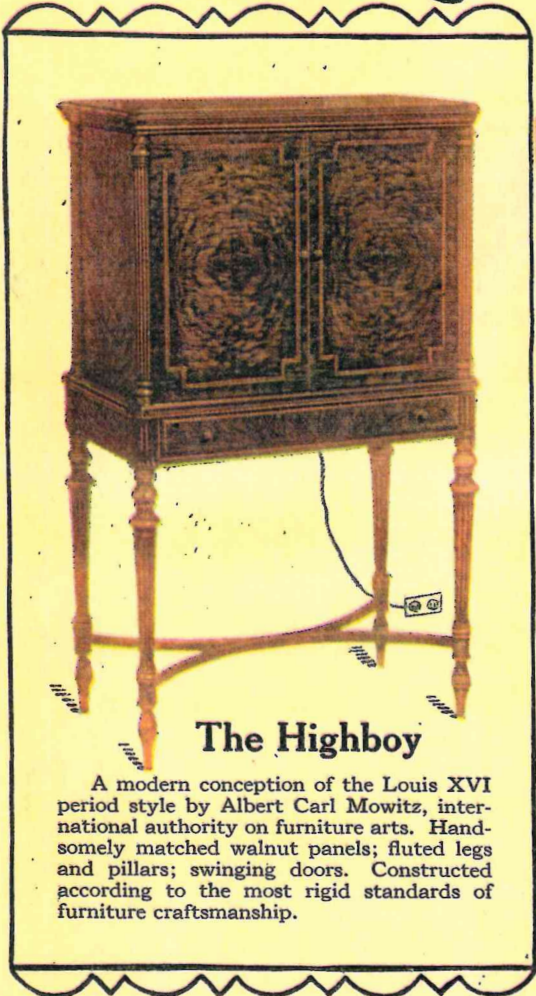

New RADIO

The Highboy

A modern conception of the Louis XVI period style by Albert Carl Mowitz, international authority on furniture arts. Handsomely matched walnut panels; fluted legs and pillars; swinging doors. Constructed according to the most rigid standards of furniture craftsmanship.

The Philco Speaker

The Philco Speaker establishes a new standard of tone reproduction. A tonal depth, a uniform resonance, a true articulation that are really amazing! The Philco Speaker brings forth the minutest details, the most delicate shadings of instrument or voice without smothering, distortion, rattle or echo—even at far greater than room volume. Above are shown two of the five colors available. To the right is shown the Philco CONSOLE GRAND SPEAKER, a masterpiece in cabinet design, including a tone chamber which gives the ultimate in speaker RE-production. A handsome support for any table model radio.