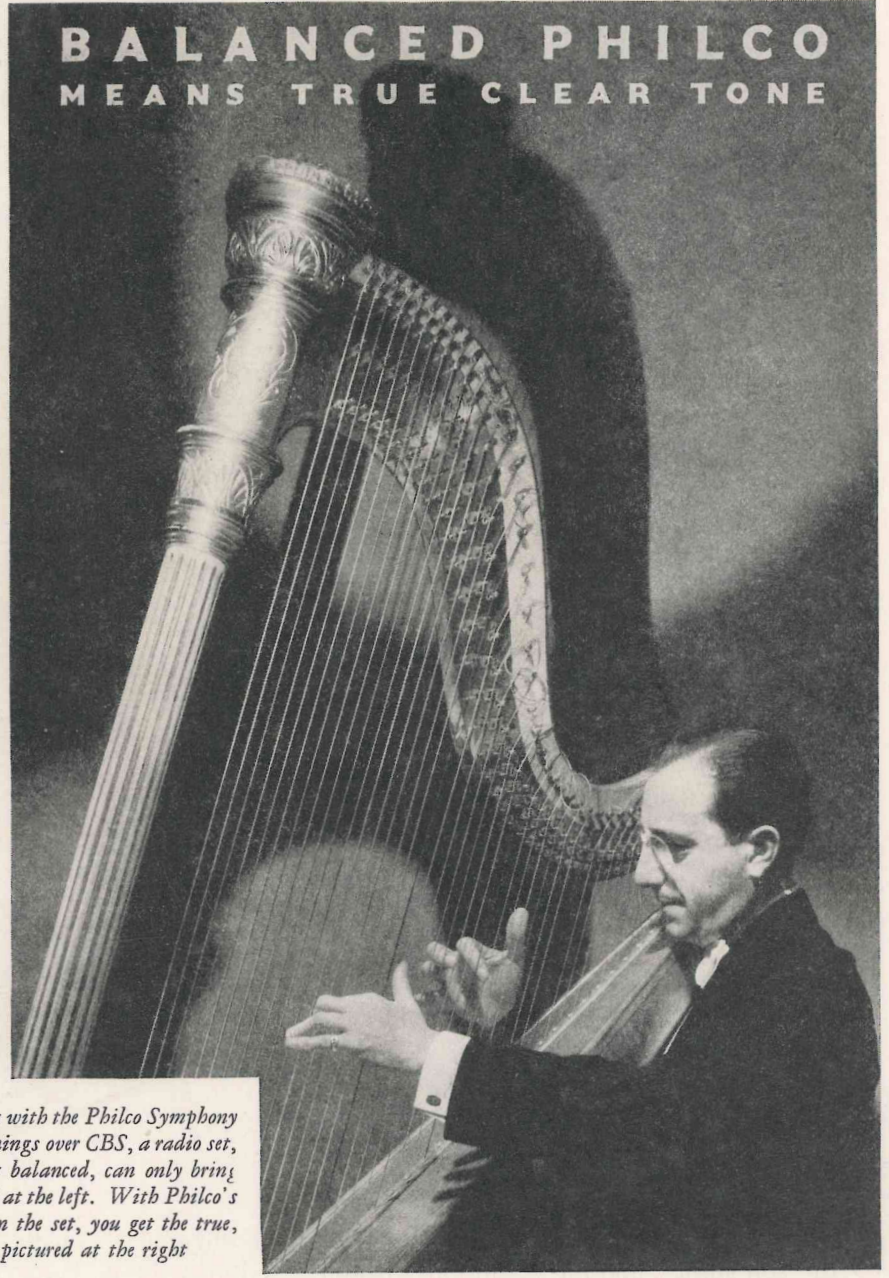

3.00

Philco challenges any radio at any price to match the performance of

When Dominick Astrella plays with the Philco Symphony Orchestra for you, Tuesday evenings over CBS, a radio set, whose units are but partially balanced, can only bring you the distorted tone pictured at the left. With Philco's exact balancing of all units in the set, you get the true, clear, undistorted tone pictured at the right