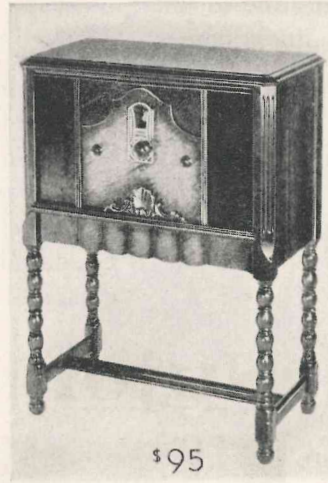

3.00

Philco challenges any radio at any price to match the performance of

When Dominick Astrella plays with the Philco Symphony Orchestra for you, Tuesday evenings over CBS, a radio set, whose units are but partially balanced, can only bring you the distorted tone pictured at the left. With Philco's exact balancing of all units in the set, you get the true, clear, undistorted tone pictured at the right

PHILCO CONCERT GRAND
Greatest of all radio-phonographs. New design; gorgeous tone from Screen Grid-Plus

RADIO-PHONOGRAPH
Beautiful walnut cabinet with 9-tube Screen Grid-Plus, Philco Tone-Control

SCREEN GRID LOWBOY
An exceptional value. Walnut cabinet with the new 7-tube Set. Tone-Control

SCREEN GRID CONSOLE
Beautiful design in walnut and maple. New 7-tube receiver. Tone-Control

SCREEN GRID BABY GRAND
Walnut cabinet; 7 tube, Screen Grid Set. Genuine Electro-Dynamic Speaker

Every Philco Radio, from the great Concert Grand to the wonderful little Baby Grand is quality throughout. Every set has Balanced-Unit construction and new Electro-Dynamic Speaker. Cabinets are authentic designs in finest woods, with beautiful finish. The Complete Line fits every purse, every purpose—value supreme for 1930