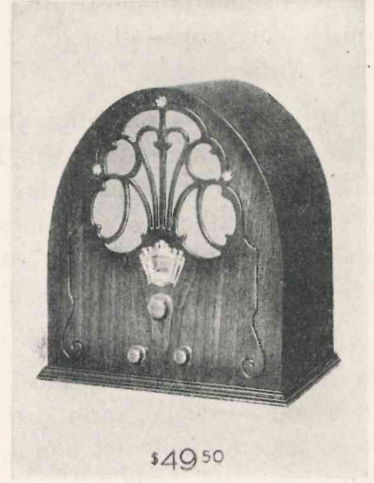

PHILCO CONCERT GRAND
Greatest of all radio-phonographs. New design; gorgeous tone from Screen Grid-Plus

RADIO-PHONOGRAPH
Beautiful walnut cabinet with 9-tube Screen Grid-Plus, Philco Tone-Control

SCREEN GRID LOWBOY
An exceptional value. Walnut cabinet with the new 7-tube Set. Tone-Control

SCREEN GRID CONSOLE
Beautiful design in walnut and maple. New 7-tube receiver. Tone-Control

SCREEN GRID BABY GRAND
Walnut cabinet; 7 tube, Screen Grid Set. Genuine Electro-Dynamic Speaker

Every Philco Radio, from the great Concert Grand to the wonderful little Baby Grand is quality throughout. Every set has Balanced-Unit construction and new Electro-Dynamic Speaker. Cabinets are authentic designs in finest woods, with beautiful finish. The Complete Line fits every purse, every purpose—value supreme for 1930