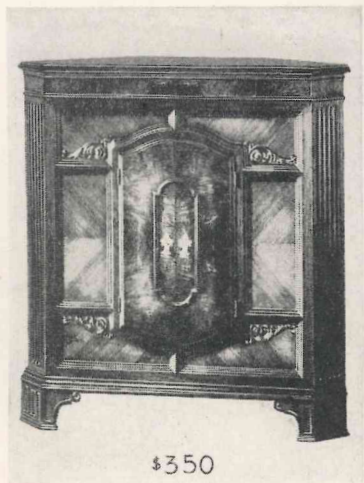

PHILCO CONCERT GRAND
Greatest of all radio-phonographs. New design; gorgeous tone from Screen Grid-Plus

RADIO-PHONOGRAPH
Beautiful walnut cabinet with 9-tube Screen Grid-Plus, Philco Tone-Control

SCREEN GRID LOWBOY
An exceptional value. Walnut cabinet with the new 7-tube Set. Tone-Control

SCREEN GRID CONSOLE
Beautiful design in walnut and maple. New 7-tube receiver. Tone-Control

SCREEN GRID BABY GRAND
Walnut cabinet; 7 tube, Screen Grid Set. Genuine Electro-Dynamic Speaker

Every Philco Radio, from the great Concert Grand to the wonderful little Baby Grand is quality throughout. Every set has Balanced-Unit construction and new Electro-Dynamic Speaker. Cabinets are authentic designs in finest woods, with beautiful finish. The Complete Line fits every purse, every purpose—value supreme for 1930