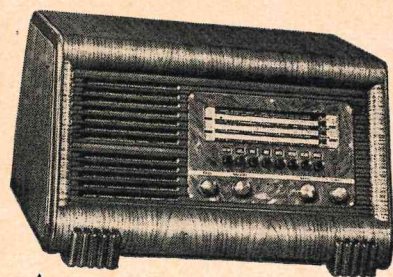

As a joyous gift for all the family...
 or a lasting remembrance
 to a friend...there's a Philco
 to suit your taste
 at the price you want to pay!

PHILCO 255T. The finest table model radio money can buy in tone, performance and cabinet beauty. Powerful 9-tube circuit gives amazing sensitivity and selectivity. New kind of Overseas Wave-Band. Eight Electric Push Buttons. Lovely Inclined Panel walnut cabinet. Yours for only \$5.95 down.

A GIFT THAT'S "DIFFERENT"

PHILCO 89C, Shoulder Strap Portable. A portable radio that straps over your shoulder like a camera. Plays anywhere on single, longer-life battery. Small, rugged, easy to carry. Winner of Modern Plastics Award for beauty. Only \$16.95.

PHILCO-Transitone PT-2. AC-DC. Finest tone quality ever achieved in a compact radio at a low price. New 6-inch Oval Speaker. Beam Power output. Improved Built-In Loop Aerial. Illuminated Horizontal Dial. Smart, streamline plastic cabinet in a satin rich walnut shade. A sensational value for only \$12.95.

PHILCO 280X Radio Console. Radio's champion value in tone, performance and cabinet beauty! Powerful new 8-tube circuit more than doubles selectivity, reduces noise and interference by 5 to 1. New kind of Overseas Wave-Band that brings in Europe 5 times stronger and clearer, new Built-In American and Overseas Aerial System. Eight Electric Push Buttons. Big Concert Grand Speaker. Large, impressive cabinet of highly figured walnut with Inclined Control Panel and handsome brown plastic control plate. No aerial or ground wires needed; just plug in and play. Yours for only \$6.95 down.