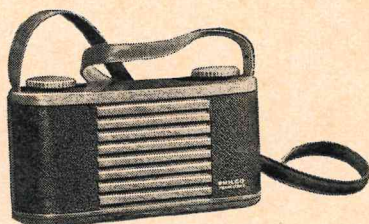

As a joyous gift for all the family...
 or a lasting remembrance
 to a friend...there's a Philco
 to suit your taste
 at the price you want to pay!

PHILCO 255T. The finest table model radio money can buy in tone, performance and cabinet beauty. Powerful 9-tube circuit gives amazing sensitivity and selectivity. New kind of Overseas Wave-Band. Eight Electric Push Buttons. Lovely Inclined Panel walnut cabinet. Yours for only \$5.95 down.

A GIFT THAT'S "DIFFERENT"

PHILCO 89C, Shoulder Strap Portable. A portable radio that straps over your shoulder like a camera. Plays anywhere on single, longer-life battery. Small, rugged, easy to carry. Winner of Modern Plastics Award for beauty. Only \$16.95.

PHILCO-Transitone PT-2. AC-DC. Finest tone quality ever achieved in a compact radio at a low price. New 6-inch Oval Speaker. Beam Power output. Improved Built-In Loop Aerial. Illuminated Horizontal Dial. Smart, streamline plastic cabinet in a satin rich walnut shade. A sensational value for only \$12.95.

PHILCO-Transitone PT-87... the All-Year Portable for Indoor and Outdoor Use! Plays either on its long-life battery or plugs-in to any house current. The "utility" radio for the home; convenient to move from room to room or to play anywhere outdoors. Exclusive Philco features give matchless performance and tone where ordinary portables fail. Only \$19.95 complete.