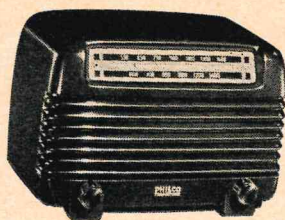

As a joyous gift for all the family...
 or a lasting remembrance
 to a friend...there's a Philco
 to suit your taste
 at the price you want to pay!

PHILCO 255T. The finest table model radio money can buy in tone, performance and cabinet beauty. Powerful 9-tube circuit gives amazing sensitivity and selectivity. New kind of Overseas Wave-Band. Eight Electric Push Buttons. Lovely Inclined Panel walnut cabinet. Yours for only \$5.95 down.

A GIFT THAT'S "DIFFERENT"

PHILCO 89C, Shoulder Strap Portable. A portable radio that straps over your shoulder like a camera. Plays anywhere on single, longer-life battery. Small, rugged, easy to carry. Winner of Modern Plastics Award for beauty. Only \$16.95.

PHILCO-Transitone PT-2. AC-DC. Finest tone quality ever achieved in a compact radio at a low price. New 6-inch Oval Speaker. Beam Power output. Improved Built-In Loop Aerial. Illuminated Horizontal Dial. Smart, streamline plastic cabinet in a satin rich walnut shade. A sensational value for only \$12.95.

PHILCO 280X Radio Console. Radio's champion value in tone, performance and cabinet beauty! Powerful new 8-tube circuit more than doubles selectivity, reduces noise and interference by 5 to 1. New kind of Overseas Wave-Band that brings in Europe 5 times stronger and clearer, new Built-In American and Overseas Aerial System. Eight Electric Push Buttons. Big Concert Grand Speaker. Large, impressive cabinet of highly figured walnut with Inclined Control Panel and handsome brown plastic control plate. No aerial or ground wires needed; just plug in and play. Yours for only \$6.95 down.