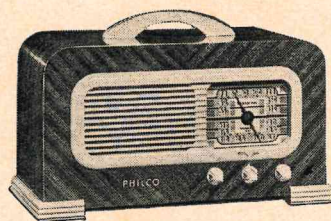

As a joyous gift for all the family...
 or a lasting remembrance
 to a friend...there's a Philco
 to suit your taste
 at the price you want to pay!

PHILCO 255T. The finest table model radio money can buy in tone, performance and cabinet beauty. Powerful 9-tube circuit gives amazing sensitivity and selectivity. New kind of Overseas Wave-Band. Eight Electric Push Buttons. Lovely Inclined Panel walnut cabinet. Yours for only \$5.95 down.

A GIFT THAT'S "DIFFERENT"

PHILCO 89C, Shoulder Strap Portable. A portable radio that straps over your shoulder like a camera. Plays anywhere on single, longer-life battery. Small, rugged, easy to carry. Winner of Modern Plastics Award for beauty. Only \$16.95.

PHILCO-Transitone PT-2. AC-DC. Finest tone quality ever achieved in a compact radio at a low price. New 6-inch Oval Speaker. Beam Power output. Improved Built-In Loop Aerial. Illuminated Horizontal Dial. Smart, streamline plastic cabinet in a satin rich walnut shade. A sensational value for only \$12.95.

PHILCO 280X Radio Console. Radio's champion value in tone, performance and cabinet beauty! Powerful new 8-tube circuit more than doubles selectivity, reduces noise and interference by 5 to 1. New kind of Overseas Wave-Band that brings in Europe 5 times stronger and clearer, new Built-In American and Overseas Aerial System. Eight Electric Push Buttons. Big Concert Grand Speaker. Large, impressive cabinet of highly figured walnut with Inclined Control Panel and handsome brown plastic control plate. No aerial or ground wires needed; just plug in and play. Yours for only \$6.95 down.