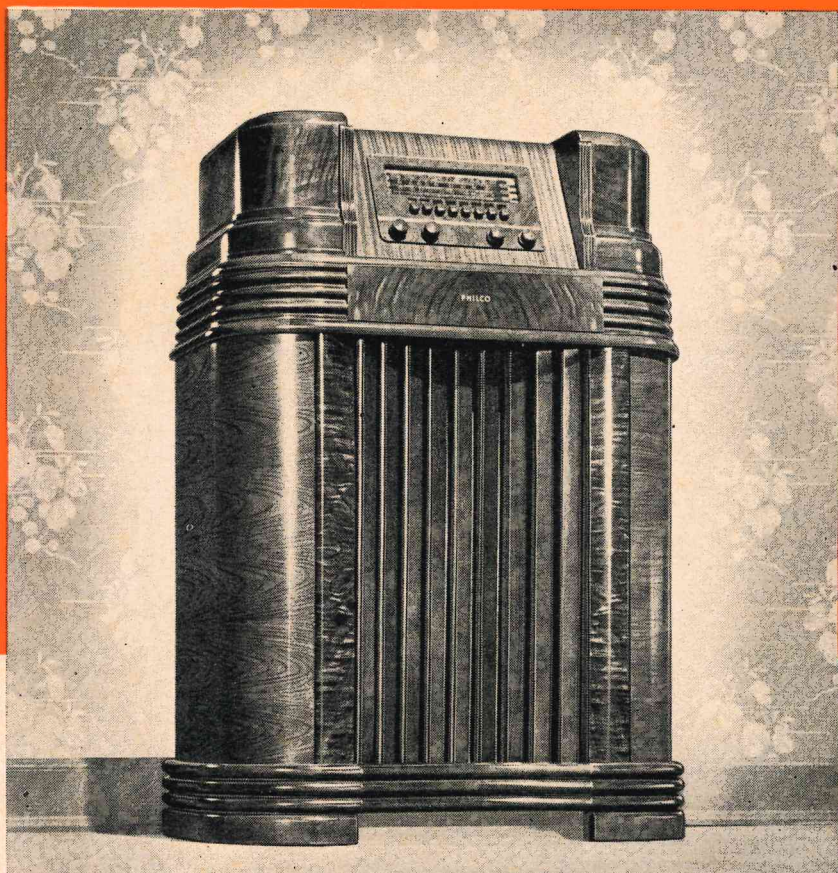

PHILCO 280X Radio Console. Radio's champion value in tone, performance and cabinet beauty! Powerful new 8-tube circuit more than doubles selectivity, reduces noise and interference by 5 to 1. New kind of Overseas Wave-Band that brings in Europe 5 times stronger and clearer, new Built-In American and Overseas Aerial System. Eight Electric Push Buttons. Big Concert Grand Speaker. Large, impressive cabinet of highly figured walnut with Inclined Control Panel and handsome brown plastic control plate. No aerial or ground wires needed; just plug in and play. Yours for only $6.95 down.