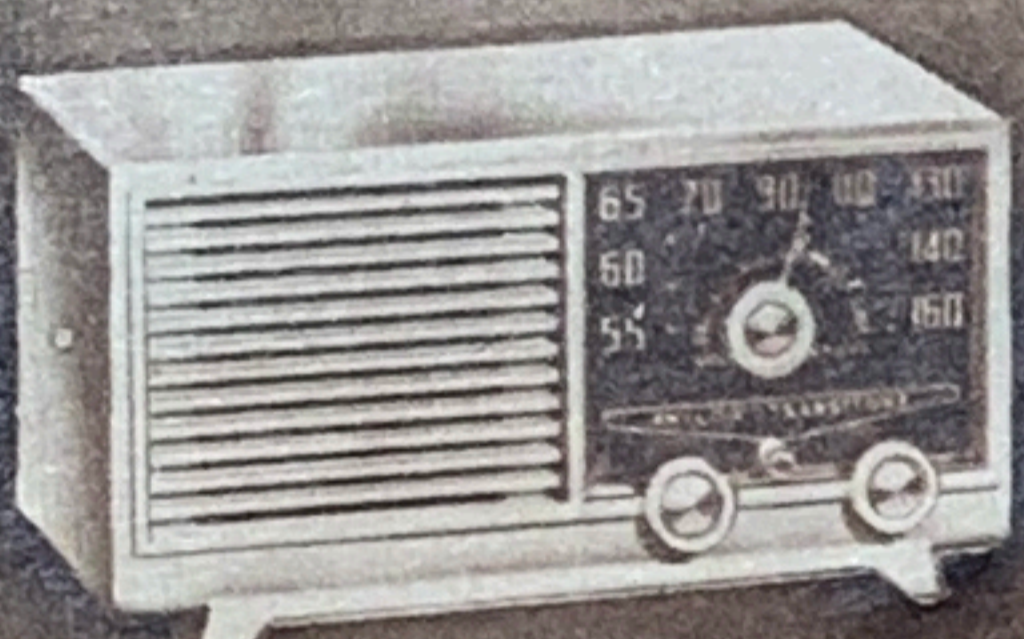

# See the Amazing New 1953 PHILCO *Multiwave* RADIO

New  
Super-Sensitive  
Chassis  
**NEW STYLES  
NEW COLORS**

PHILCO 563

PHILCO 956 AM-FM

PHILCO 562

**PHILCO PT-561.** Great-  
est radio value ever offered! Brings you regular  
programs plus Special  
Service broadcasts at  
amazing low price.  
CHOICE OF 4 COLORS.