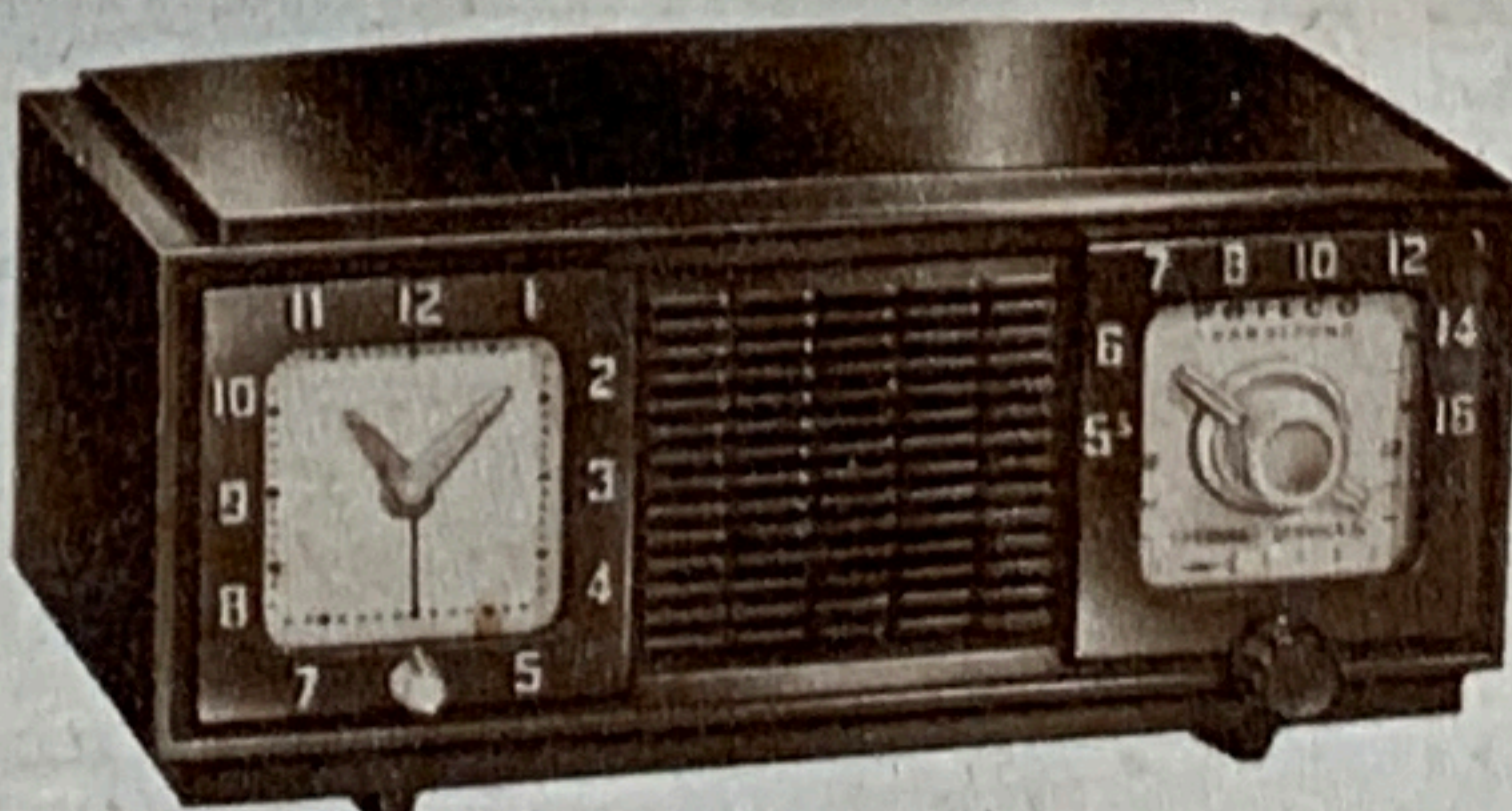

Big Value *Multiwave* Philco Clock Radio

PHILCO PT-700. A terrific buy! De-
pendable Electric Clock—Regular
Broadcasts—Special Service Band—
choice of rich Mahogany or Ivory plas-
tic—all yours at amazing low price.

UNMATCHED
WORLD RECEPTION!