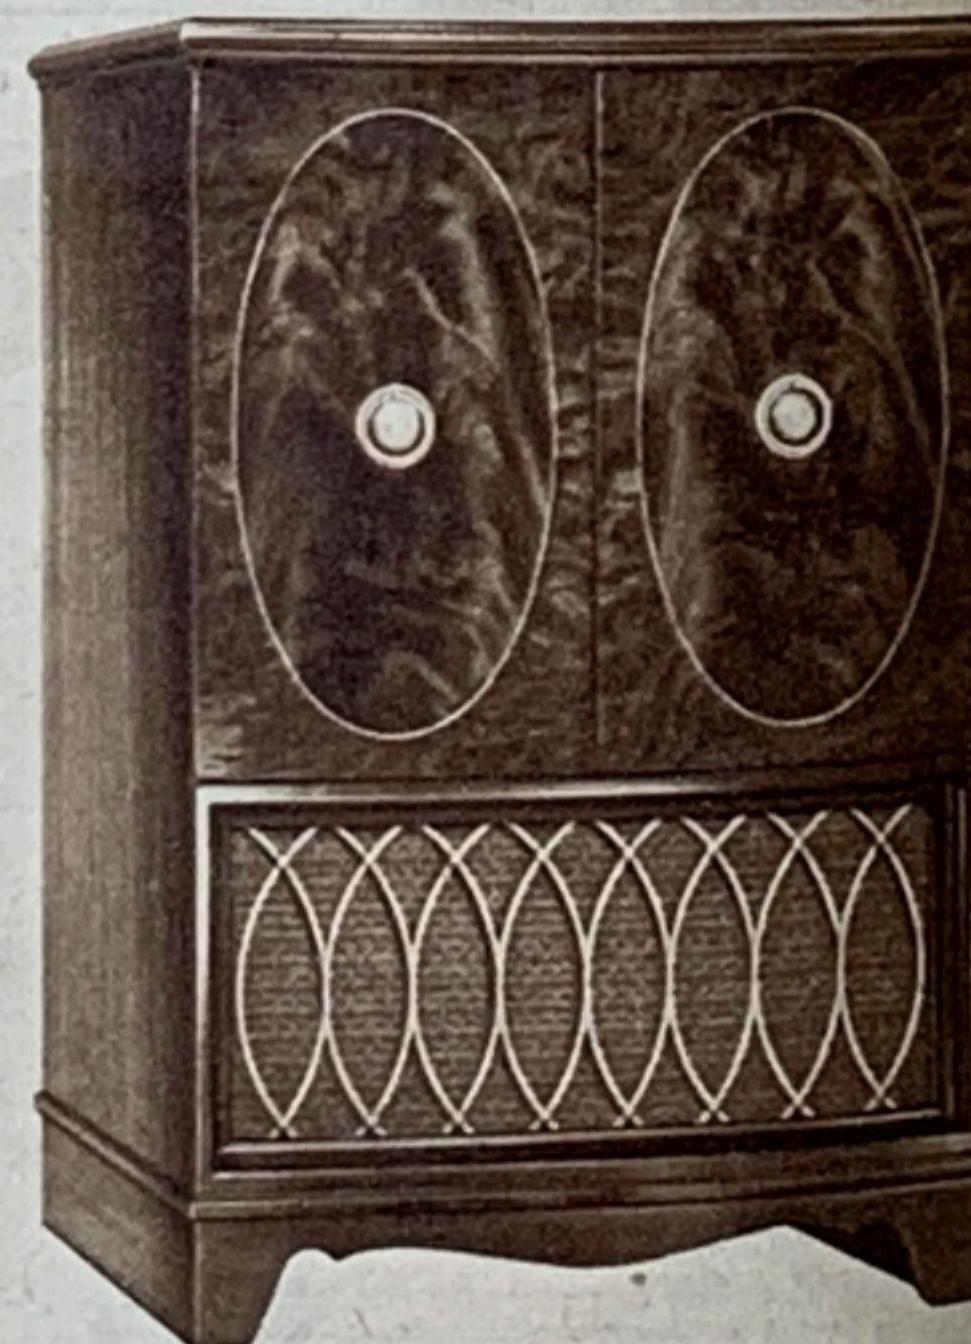

PHILCO 2268. Famous Philco 21-inch "No Glare" picture tube with 245 sq. inch screen in Mahogany veneer cabinet on swivel casters. Unmatched anywhere for quality!