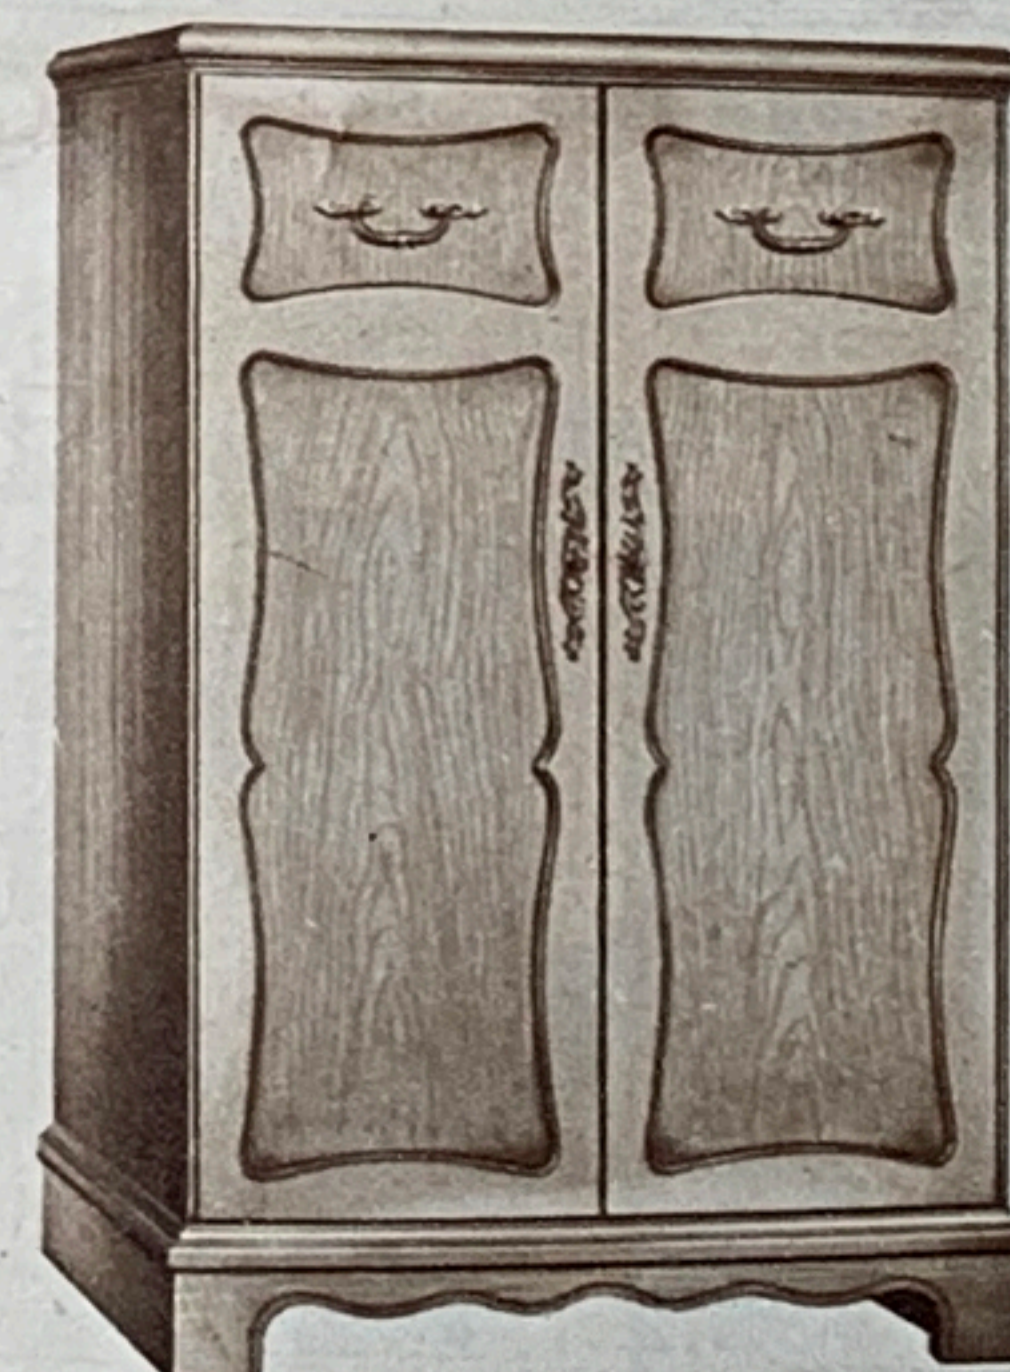

**PHILCO 2266.** Mahogany veneer 21-inch console. Its 245 sq. inch screen is almost 10% larger than many other so-called 21-in. sets. 2266-L. Same in Blond Oak cabinet.

**PHILCO 2268.** Famous Philco 21-inch "No Glare" picture tube with 245 sq. inch screen in Mahogany veneer cabinet on swivel casters. Unmatched anywhere for quality!