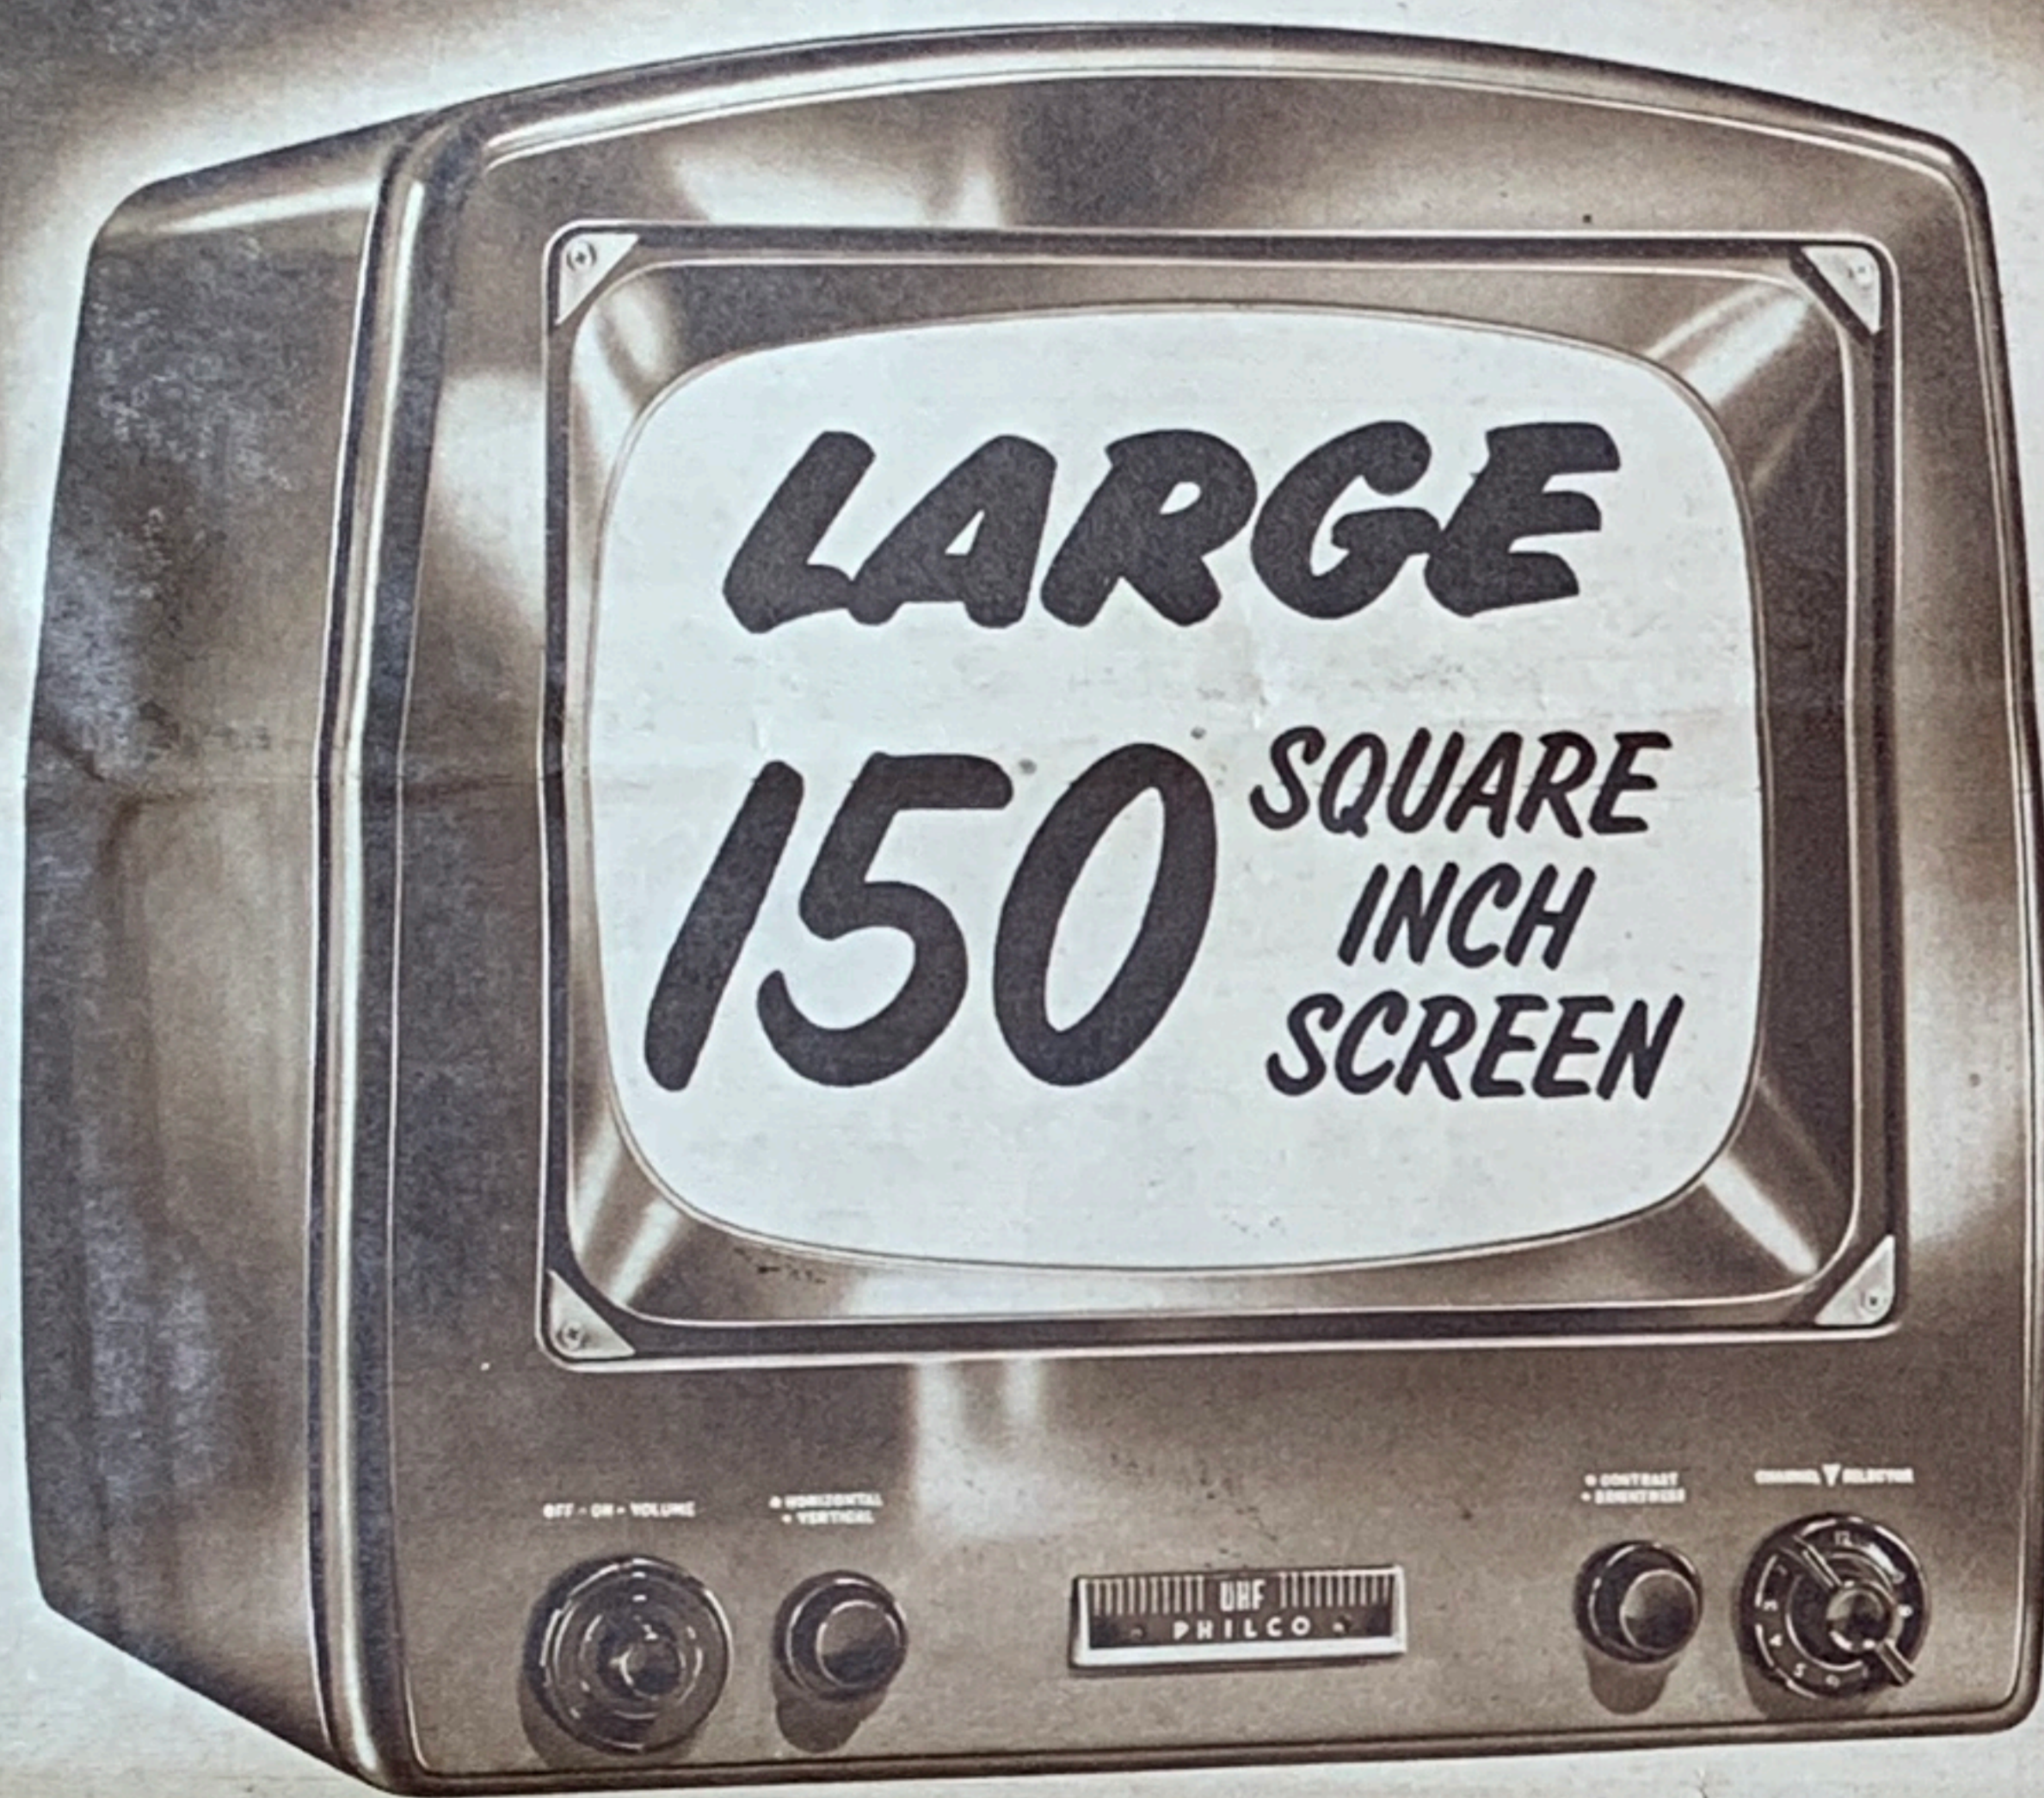

TV VALUE TRIUMPHS

from PHILCO for 1953 ... **UP TO $80. LESS!**

Famous PHILCO "Colorado" Power Plant

NOW ONLY

$199⁹⁵

Federal Tax and Warranty Included

LARGE 150 SQUARE INCH SCREEN

Famous Philco Developments at New Low Price

PHILCO 1824. Newest value sensation of the television world. Philco-developed cylindrical-face 17-inch picture tube is optic-engineered to eliminate glare, and its 150 square inch screen is larger than many other so-called 17-inch sets. Famous Philco power-packed "Colorado" chassis improves reception even under extreme adverse conditions. Nothing, in its price range, equals it for quality and performance!

Buy now and SAVE . . . yes, up to $80 over last year's comparable models. Come in during our Open House Celebration and take advantage of new low prices for brand new 1953 Philco sets—easily the greatest values in television history.

Remember . . . the price of every 1953 Philco includes Federal Tax and warranty . . . plus one year warranty on the picture tube.

GREATEST BIG SCREEN VALUE IN TV

Only $259⁹⁵

Federal Tax and Warranty Included