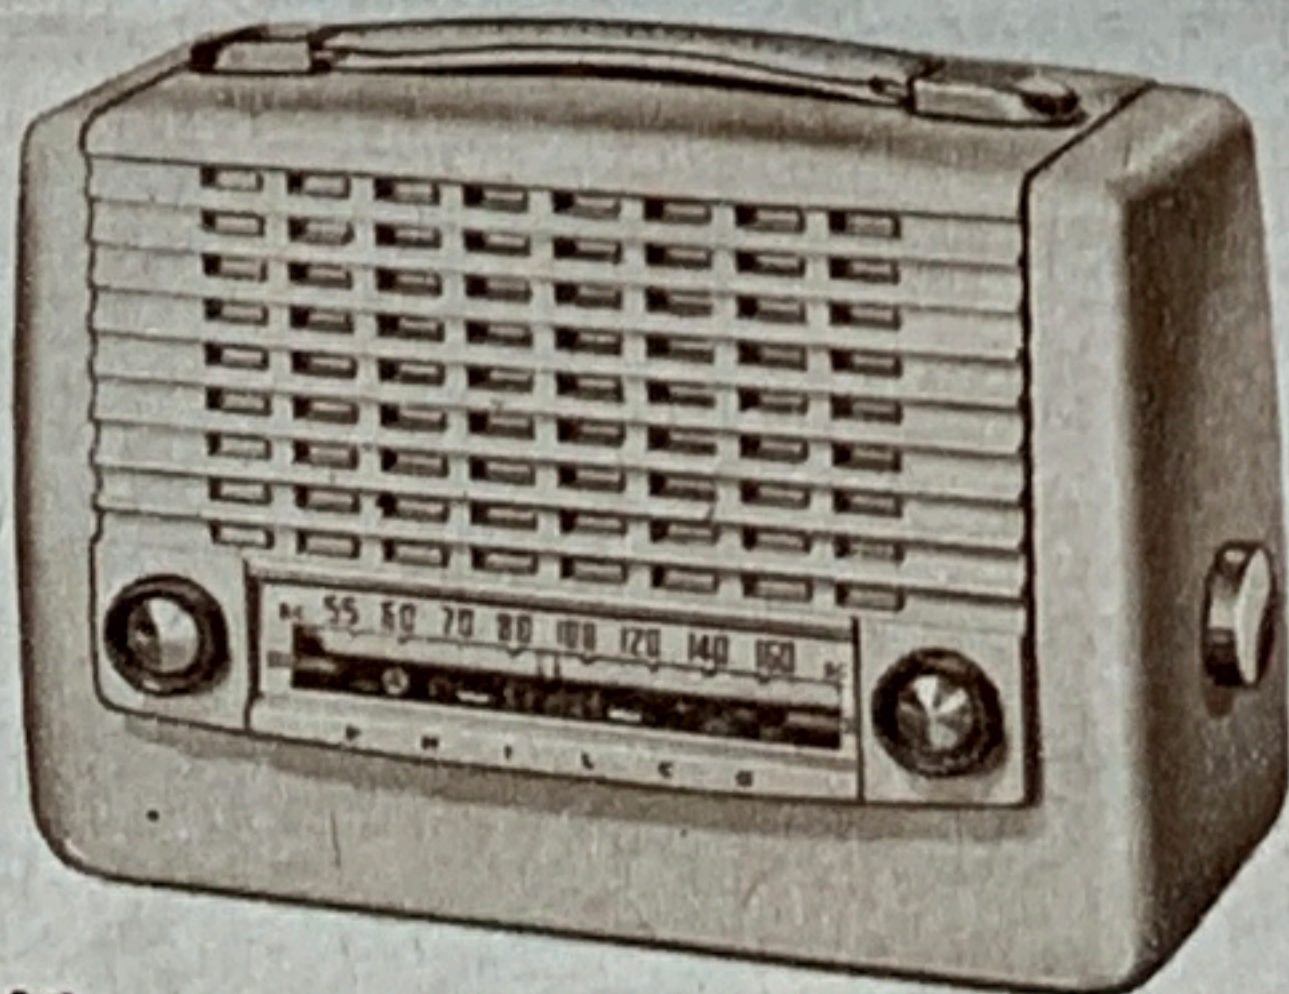

—and don't forget—

Own a new 1953 Philco on
EASY TERMS