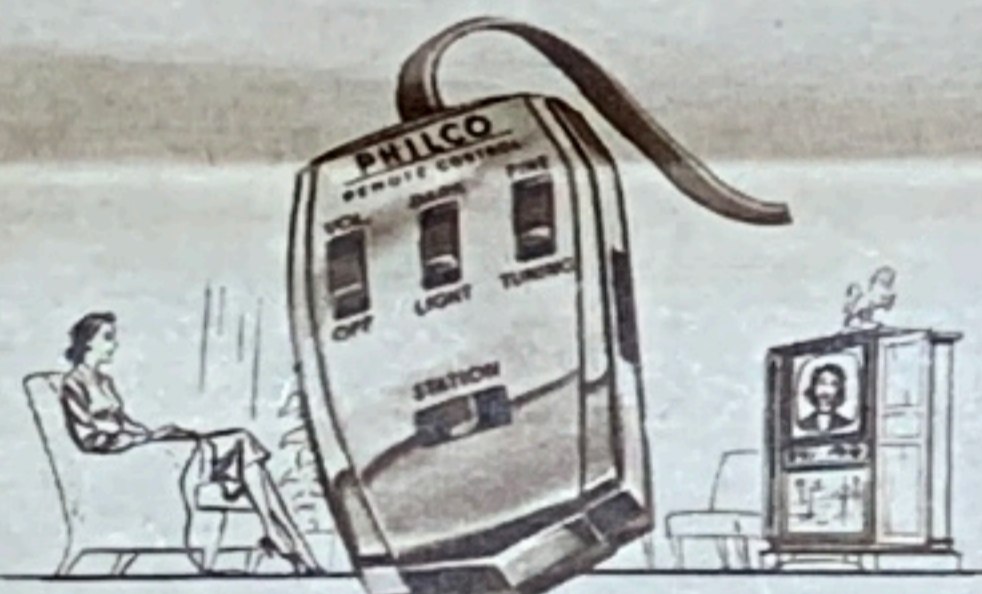

NOW! See the Latest Advance in Television!

1953 PHILCO High Fidelity TV

**Don't Delay
COME IN
AT ONCE!**

Without any question, a High Fidelity Philco is the most wanted TV set in America today. For that reason, it will pay you to make your choice early before the big fall buying rush gets underway. Don't risk disappointment... buy now and be among the first to enjoy the finest picture quality and performance ever achieved in television history.

**ONLY PHILCO HAS
Remote Control**

The most luxurious way to enjoy television ever invented! From across the room you can turn the set on or off, change stations, adjust volume and picture contrast. Available for 1953 on a wide choice of models. **Now at New Low Prices**

EVERY PHILCO READY FOR

**All-Channel
UHF**

Exclusive Duplex chassis provides for built-in All-Channel UHF. Yes, full coverage; not partial. Don't settle for less!

See the Candidates, follow the

**ELECTION
RETURNS**

on a new big screen Philco set