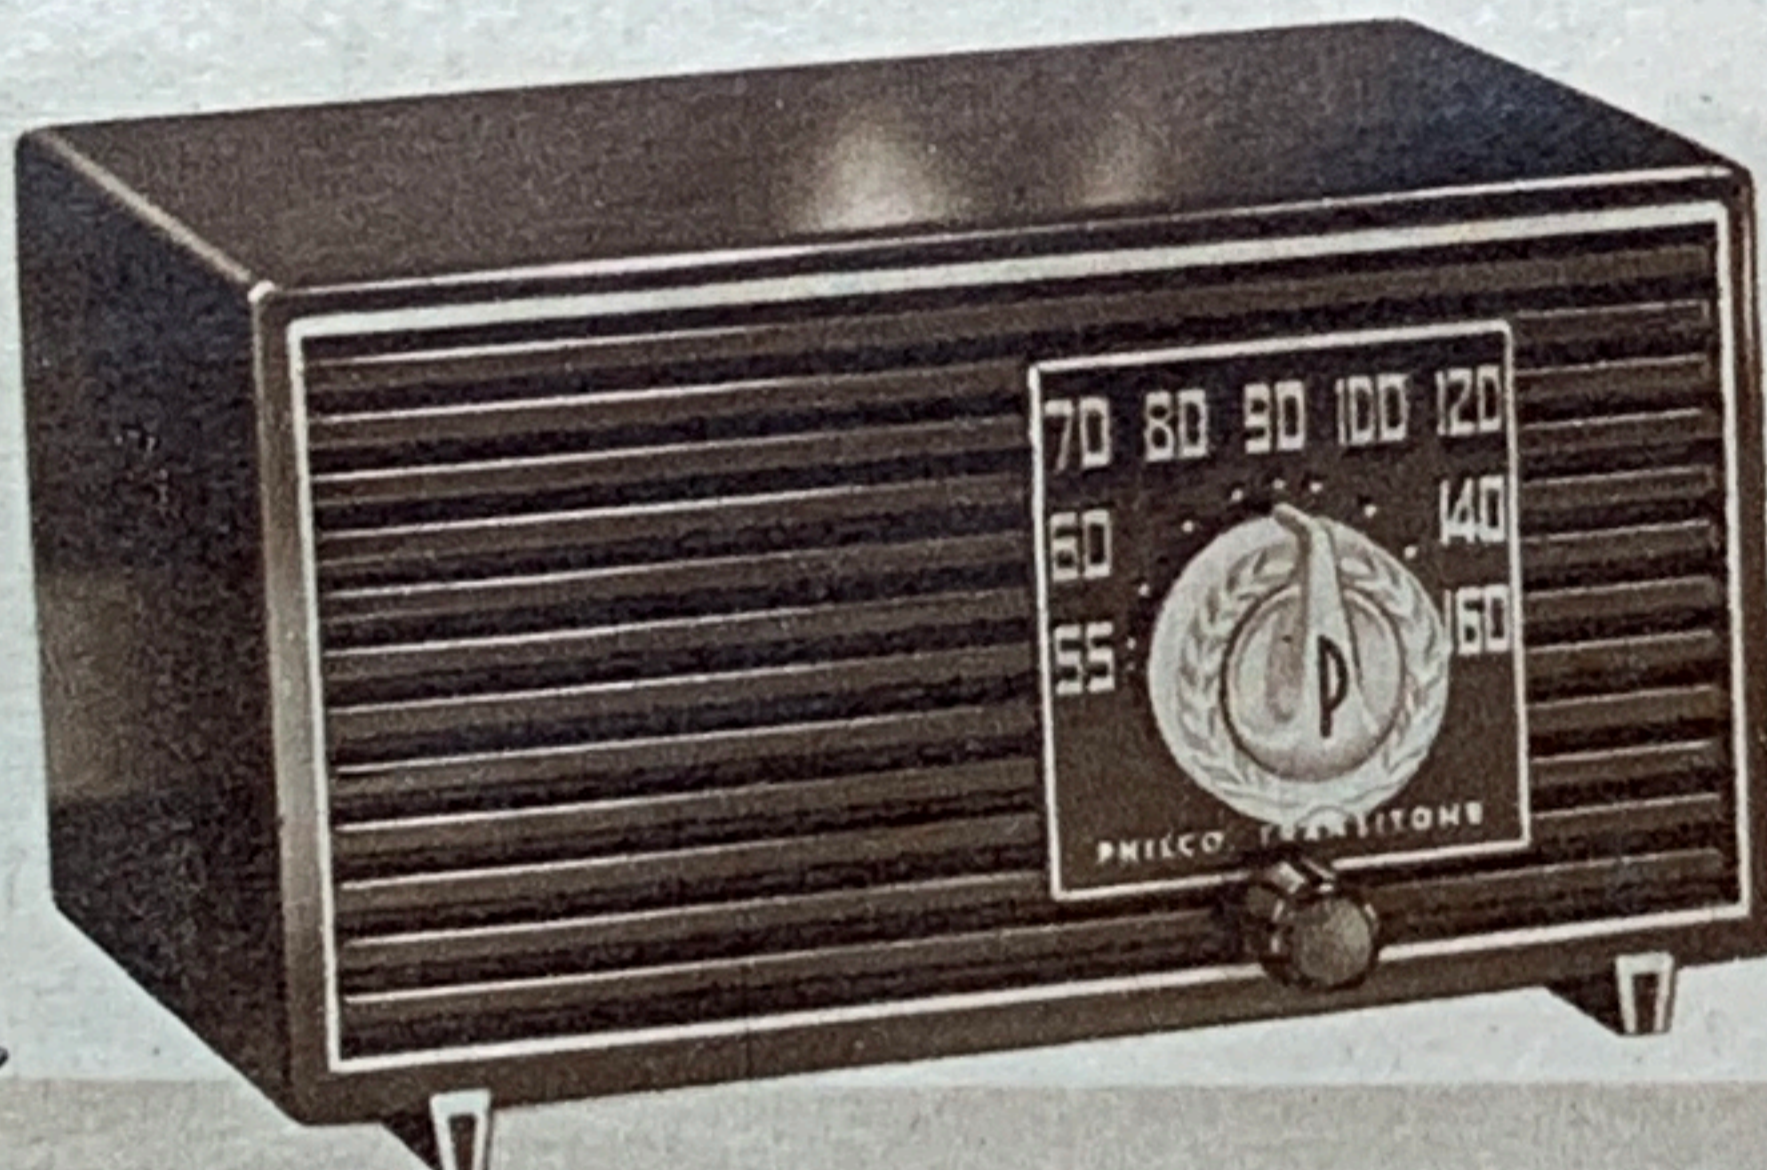

Look! Real Philco Quality plus
decorator styling at lowest price.
Powerful Standard Reception.

PHILCO
PT-560
EBONY **$21⁹⁵**