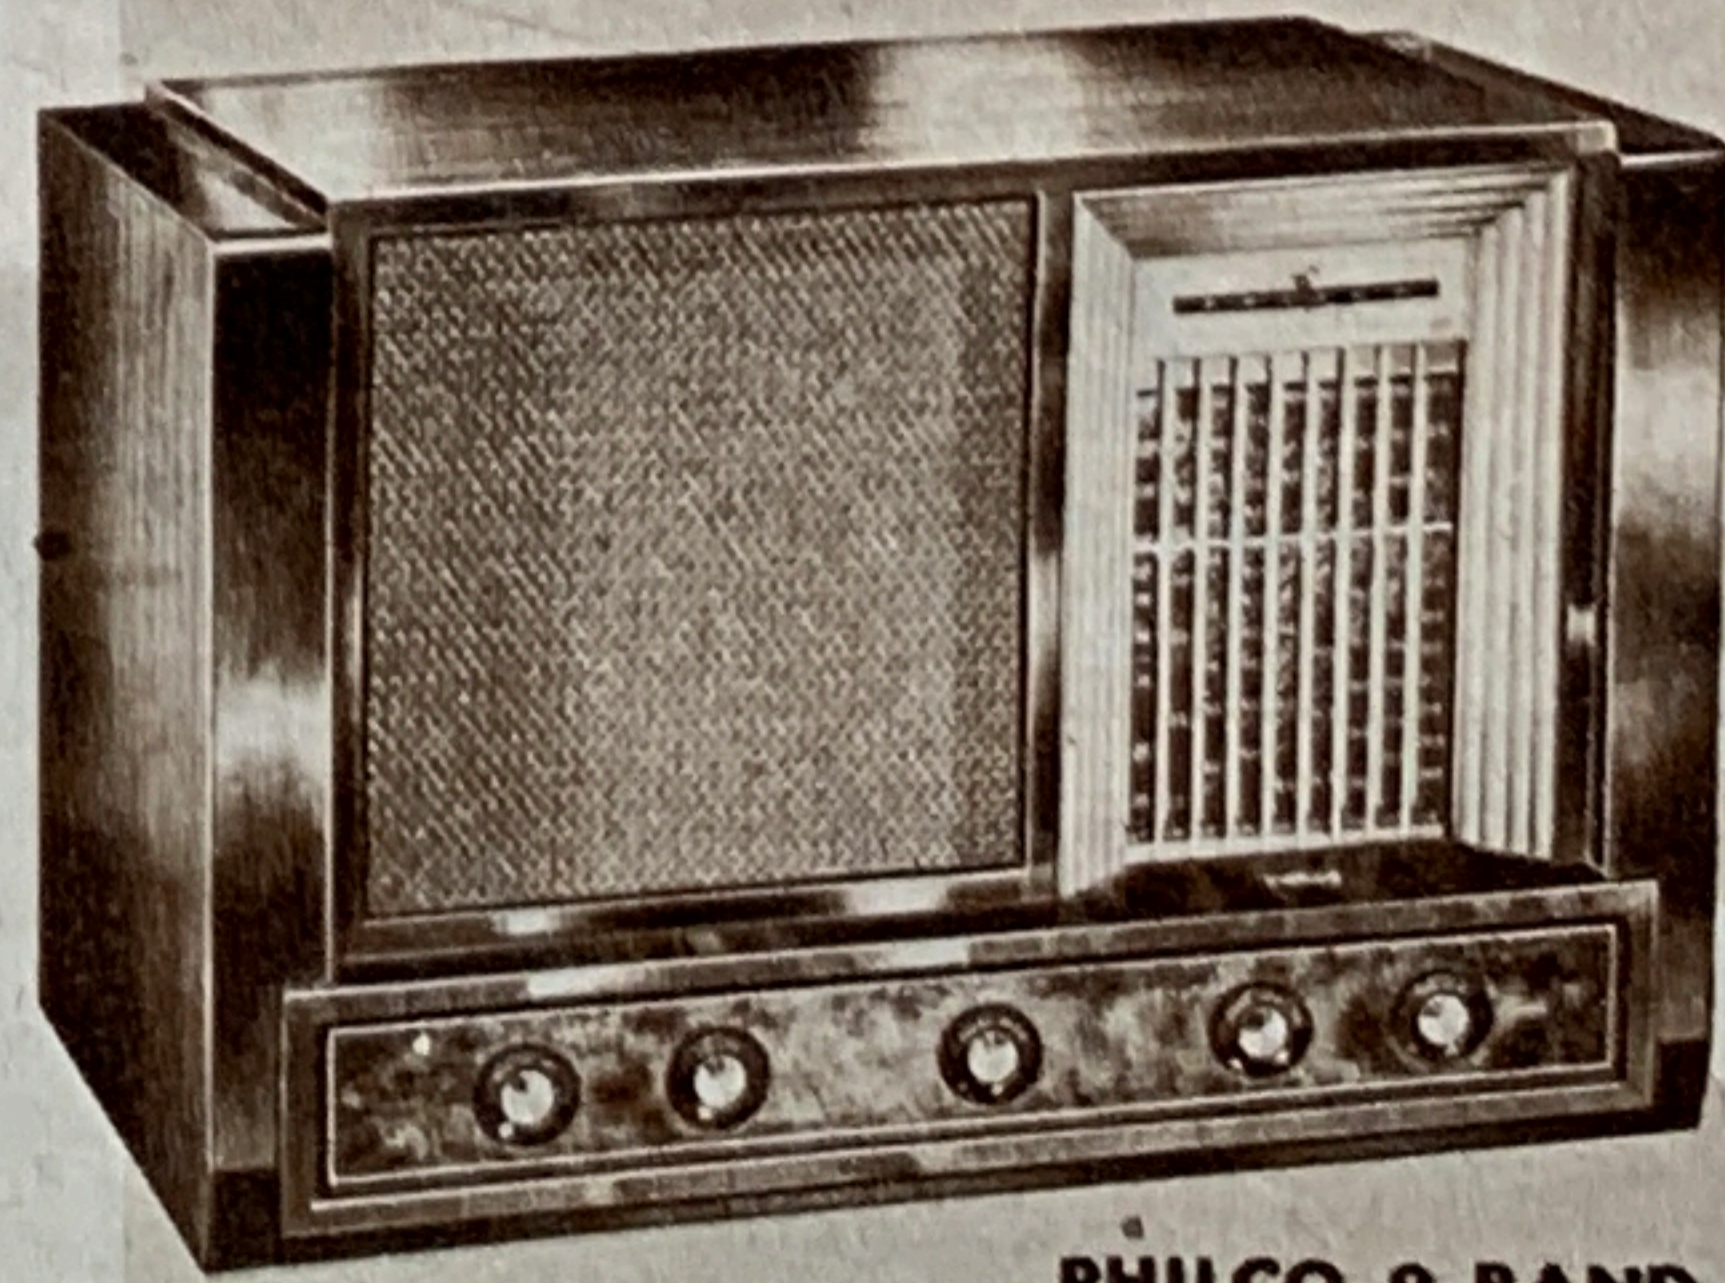

PHILCO 9-BAND

Worldwave CUSTOM RADIO

PHILCO 960. America's greatest radio . . . with
every Standard Broadcast and Short-Wave
service on the air! Luxurious Mahogany cabinet.

KOREA
LONDON
MOSCOW
GERMANY