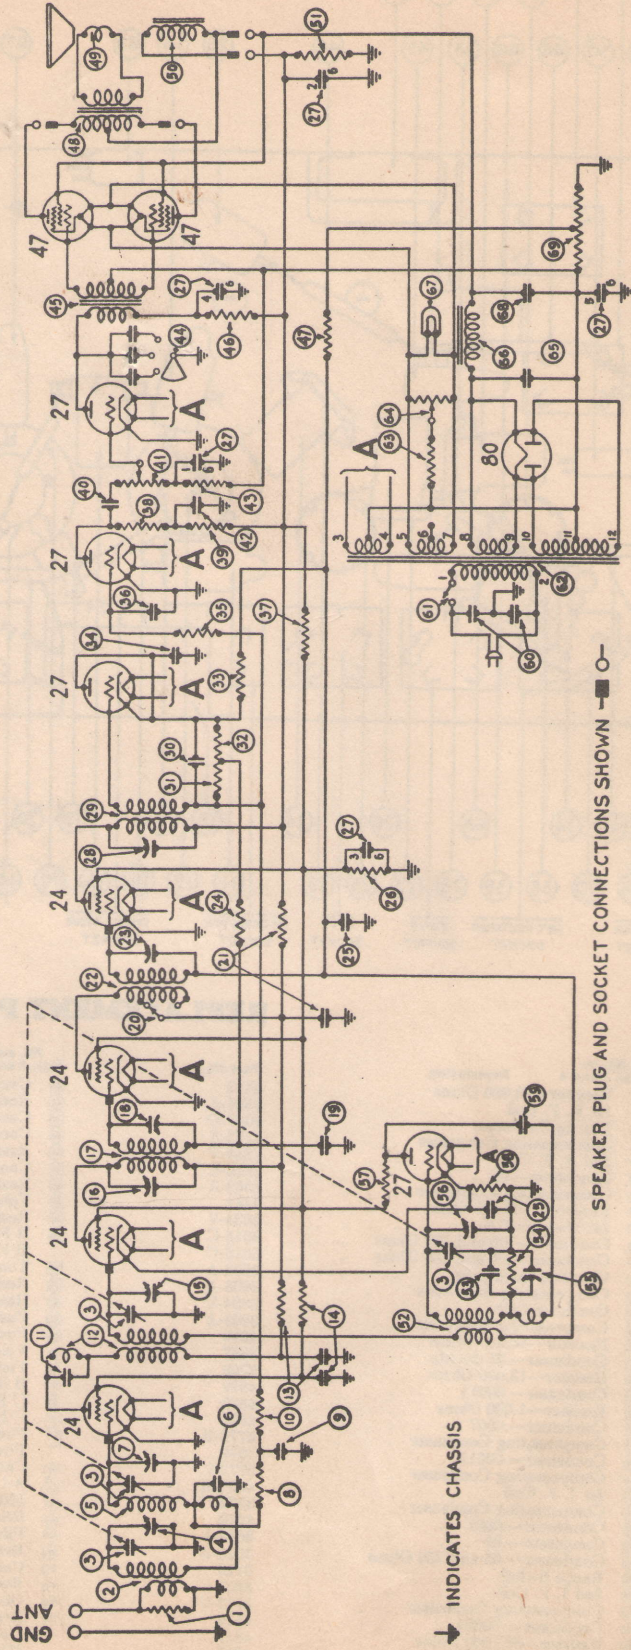

# MODELS 112 AND 112-A

(Above Serial No. 174,001)

WITH 2-TYPE 47 TUBES

→ INDICATES CHASSIS

■ ○ SPEAKER PLUG AND SOCKET CONNECTIONS SHOWN