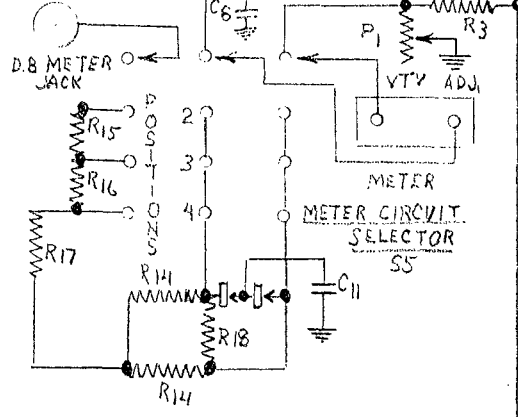

RANGE SELECTOR SHOWN
ON RANGE "C" SWITCH S3

10X0 MICROVOLT GENERATOR
THE HICKOK ELECTRICAL INSTRUMENT CO
CLEVELAND, OHIO U.S.A.

*A FEW UNITS OF THIS SERIES USED CAPACITY COUPLED A.F. OUTPUT